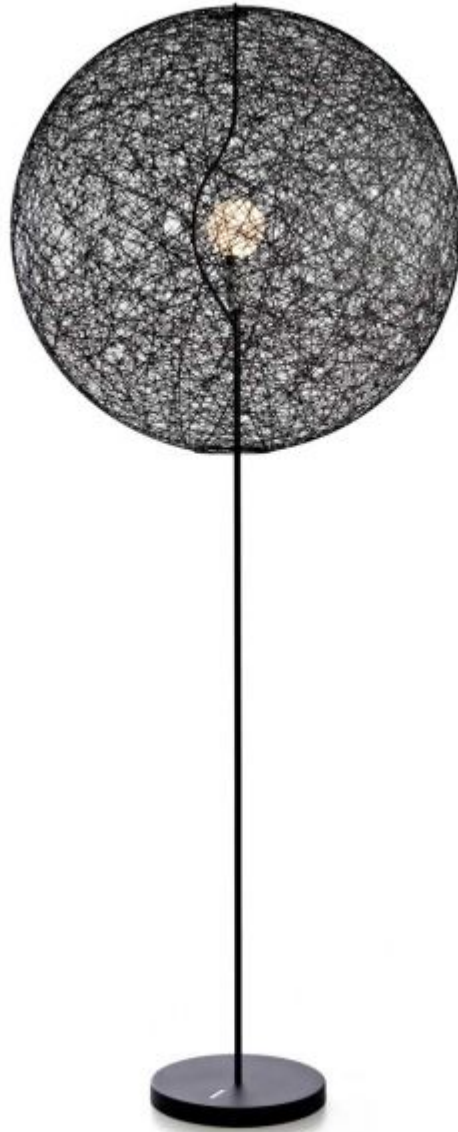

m o o o i[®]

Random Light Led floor lamp

For the first time the Random Light stops drifting and comes down to earth...literally! Random Light LED floor lamp is the first floor lamp available from the Random light family.

Designer	Bertjan Pot
Year of design	2010
Material	fibreglass soaked in epoxy resin, matt chromed steel base (white), semi gloss black powder coated base (black), matt aluminium heat sink and opal glas

Colour temperature (degrees Kelvin, K) 2700K

(warm white)

Luminous flux (Lumen, lm) 636lm

medium

Power consumption 11,5W (75lm/W)

Colour temperature (degrees Kelvin, K) 2700K

(warm white)

Luminous flux (Lumen, lm) 863lm