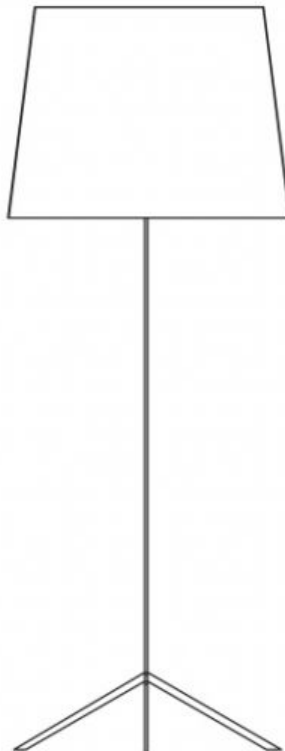

m o o o i[®]

Double Shade

Double Shade - A classic item from the Moooi lighting collection both versatile and charismatic in form and function.

Designer	Marcel Wanders
Year of design	1998
Material	powder coated steel, shade: PVC/cotton laminate on metal structure

m o o o i[®]

colours

white

black

technical

E27 x I
60 W MAX type A
Cable length 2,5M (black)
Europlug

E26 x I
60 W MAX type A
Cable length 2,5M (black)
US 2-pin plug

packaging

H 60 cm | 23,6"
W 62 cm | 24,4"
D 63 cm | 24,8"

Colli 1/1
Product weight:
2,1 KG | 4,6 lb
With packaging:
5 KG | 11 lb

cleaning instructions

Can be effectively cleaned using a regular household dust cloth or feather duster. Lightly dust inbetween each component when the lamps are not in use. Moooi recommends always reading the label of any cleaning products you wish to use on or near any item from the Moooi collection. For further information on how to clean this product please contact your nearest Moooi agent or dealer which can be located through our website.

m o o o i[®]

dimensions

60cm | 23.6"

160cm | 63"