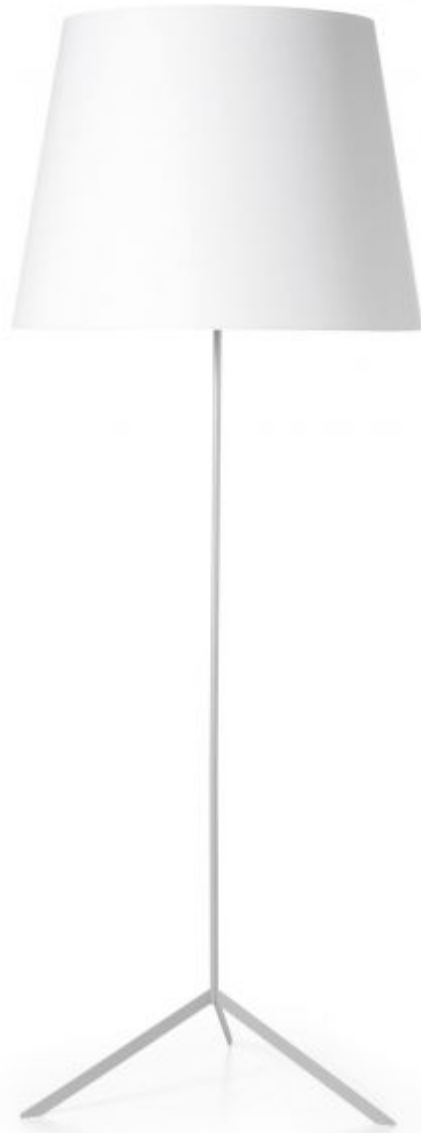

m o o o i[®]

Double Shade

Double Shade - A classic item from the Moooi lighting collection both versatile and charismatic in form and function.

Designer	Marcel Wanders
Year of design	1998
Material	powder coated steel, shade: PVC/cotton laminate on metal structure

m o o o i[®]

colours

white

black

technical

E27 x I
60 W MAX type A
Cable length 2,5M (black)
Europlug

E26 x I
60 W MAX type A
Cable length 2,5M (black)
US 2-pin plug

packaging

H 60 cm | 23,6"
W 62 cm | 24,4"
D 63 cm | 24,8"

Colli 1/1
Product weight:
2,1 KG | 4,6 lb
With packaging:
5 KG | 11 lb

cleaning instructions

Can be effectively cleaned using a regular household dust cloth or feather duster. Lightly dust inbetween each component when the lamps are not in use. Moooi recommends always reading the label of any cleaning products you wish to use on or near any item from the Moooi collection. For further information on how to clean this product please contact your nearest Moooi agent or dealer which can be located through our website.

m o o o i[®]

dimensions

60cm | 23.6"

160cm | 63"