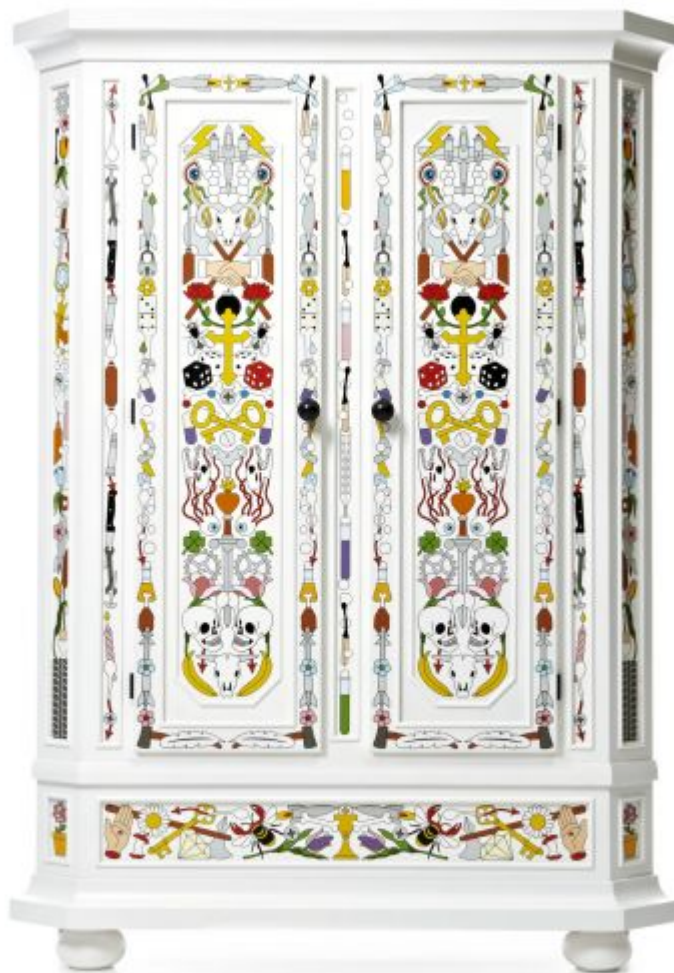

m o o o i[®]

Altdeutsche Cabinet

-Handpainted Furniture- An ode to the beauty of old Frankish furniture, Studio Job's elaborately decorative cabinet is nothing less than a symbolic interpretation of life's essence. Roses, skulls, keys and feathers tickle our imagination and point towards life's beauty and mystery. From now on finding our favourite trousers.

Designer	Studio Job
Year of design	2011
Material	solid pine and pine veneer
Additional	Hand Painted

m o o o i[®]

detailing

Stained white, Hand Painted

packaging

H 198 cm | 30.1"
W 145 cm | 57.2"
D 59 cm | 77.8"