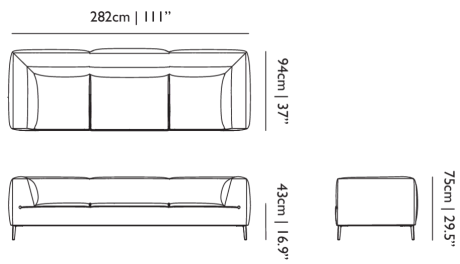

94cm | 37"

43cm | 16.9"

75cm | 29.5"

Product

WIDTH 94cm | 37"

HEIGHT 75cm | 29.5"

DEPTH 94cm | 37"

WEIGHT NETTO 25kg | 55.12lbs

Packaging

WIDTH 96cm | 37.8"

HEIGHT 62cm | 24.4"

CUBAGE 0.58m³ | 20.6ft³

LENGTH 98cm | 38.6"

WEIGHT 25kg | 55.12lbs

Technical

MATERIAL

Steel frame, foam on elastic straps, polished aluminum feet

HEIGHT ARMREST

75cm | 29.5"

SEAT DEPTH

64cm | 25.2"

SEAT HEIGHT

43cm | 16.9"

SEAT WIDTH

94cm | 37"

SEATING CAPACITY

1

Sofa So Good / Triple Seat

Dimensions

Product

WIDTH 282cm | 111"
HEIGHT 75cm | 29.5"
DEPTH 94cm | 37"
WEIGHT NETTO 100kg |
220.46lbs

Packaging