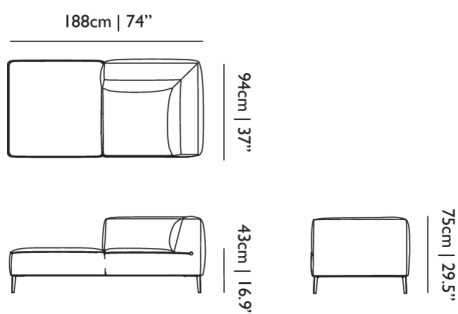

Detailing

Let Sofa So Good's generous proportions and featherlike comfort envelope you in a warm embrace.

Sofa So Good / Chaise Longue left

Dimensions

Product

WIDTH 94cm | 37"
HEIGHT 75cm | 29.5"
DEPTH 188cm | 74"
WEIGHT NETTO 70kg | 154.32lbs

Packaging

WIDTH 99cm | 39"
HEIGHT 62cm | 24.4"
CUBAGE 1.2m³ | 42.27ft³
LENGTH 195cm | 76.8"
WEIGHT 61.5kg | 135.58lbs

Technical

MATERIAL

Steel frame, foam on elastic straps, polished aluminum feet

HEIGHT ARMREST

43cm | 16.9"

Sofa So Good / Double Seat

Dimensions

Product

WIDTH 188cm | 74"

HEIGHT 75cm | 29.5"

DEPTH 94cm | 37"

WEIGHT NETTO 80kg |
176.37lbs

128cm | 50.4"

SEATING CAPACITY

2

Sofa So Good / Double No Arm left

Dimensions

Product

WIDTH 188cm | 74"
HEIGHT 75cm | 29.5"
DEPTH 94cm | 37"
WEIGHT NETTO 75kg | 165.35lbs

Packaging