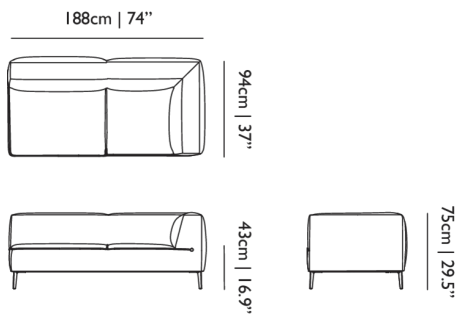

43cm | 16.9"

Sofa So Good / Double Seat

Dimensions

Product

WIDTH 188cm | 74"

HEIGHT 75cm | 29.5"

DEPTH 94cm | 37"

WEIGHT NETTO 80kg |
176.37lbs

Packaging

WIDTH 101cm | 39.8"

HEIGHT 63cm | 24.8"

CUBAGE 1.23m³ | 43.37ft³

LENGTH 193cm | 76"

WEIGHT 80kg | 176.37lbs

Technical

MATERIAL

Steel frame, foam on elastic straps, polished aluminum feet

HEIGHT ARMREST

75cm | 29.5"

SEAT DEPTH

64cm | 25.2"

SEAT HEIGHT

43cm | 16.9"

SEAT WIDTH

128cm | 50.4"

SEATING CAPACITY

2

Sofa So Good / Double No Arm left

Dimensions

Product

WIDTH 188cm | 74"
HEIGHT 75cm | 29.5"
DEPTH 94cm | 37"
WEIGHT NETTO 75kg | 165.35lbs

Packaging