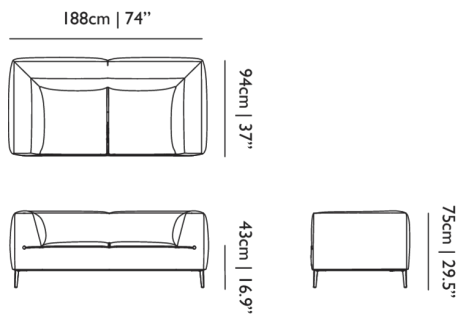

WIDTH 94cm | 37"
HEIGHT 75cm | 29.5"
DEPTH 188cm | 74"
WEIGHT NETTO 70kg | 154.32lbs

Packaging

WIDTH 99cm | 39"
HEIGHT 62cm | 24.4"
CUBAGE 1.2m³ | 42.27ft³
LENGTH 195cm | 76.8"
WEIGHT 61.5kg | 135.58lbs

43cm | 16.9"

Sofa So Good / Double Seat

Dimensions

Product

WIDTH 188cm | 74"

HEIGHT 75cm | 29.5"

DEPTH 94cm | 37"

WEIGHT NETTO 80kg |
176.37lbs

128cm | 50.4"

SEATING CAPACITY

2

Sofa So Good / Double No Arm left

Dimensions

Product

WIDTH 188cm | 74"
HEIGHT 75cm | 29.5"
DEPTH 94cm | 37"
WEIGHT NETTO 75kg | 165.35lbs

Packaging

Sofa So Good / Double No Arm right

Dimensions

Product

WIDTH 188cm | 74"
HEIGHT 75cm | 29.5"
DEPTH 94cm | 37"
WEIGHT NETTO 75kg | 165.35lbs

Packaging

WIDTH 99cm | 39"
HEIGHT 62cm | 24.4"
CUBAGE 1.2m³ | 42.27ft³
LENGTH 195cm | 76.8"
WEIGHT 66.5kg | 146.61lbs