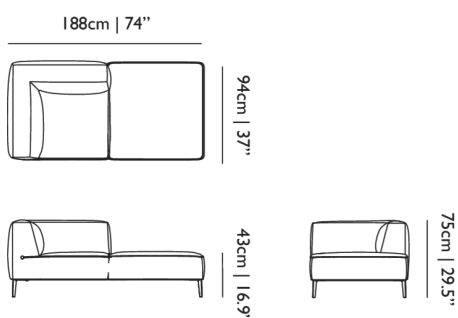

Packaging

WIDTH 99cm | 39"
HEIGHT 62cm | 24.4"
CUBAGE 1.2m³ | 42.27ft³
LENGTH 195cm | 76.8"
WEIGHT 61.5kg | 135.58lbs

Technical

MATERIAL

Steel frame, foam on elastic straps, polished aluminum feet

HEIGHT ARMREST

75cm | 29.5"

SEAT DEPTH

64cm | 25.2"

SEAT HEIGHT

43cm | 16.9"

Sofa So Good / Chaise Longue right

Dimensions

Product

WIDTH 94cm | 37"
HEIGHT 75cm | 29.5"
DEPTH 188cm | 74"
WEIGHT NETTO 70kg | 154.32lbs

Packaging

WIDTH 99cm | 39"
HEIGHT 62cm | 24.4"
CUBAGE 1.2m³ | 42.27ft³
LENGTH 195cm | 76.8"
WEIGHT 61.5kg | 135.58lbs

43cm | 16.9"

Sofa So Good / Double Seat

Dimensions

Product

WIDTH 188cm | 74"

HEIGHT 75cm | 29.5"

DEPTH 94cm | 37"

WEIGHT NETTO 80kg |
176.37lbs