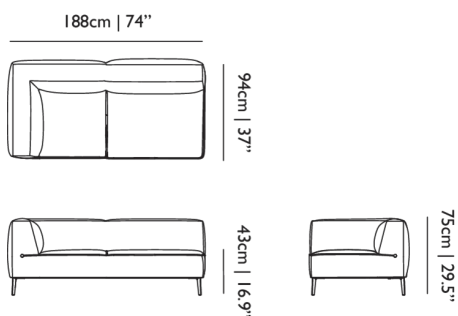

43cm | 16.9"

Sofa So Good / Double Seat

Dimensions

Product

WIDTH 188cm | 74"

HEIGHT 75cm | 29.5"

DEPTH 94cm | 37"

WEIGHT NETTO 80kg |
176.37lbs

WIDTH 99cm | 39"
HEIGHT 62cm | 24.4"
CUBAGE 1.2m³ | 42.27ft³
LENGTH 195cm | 76.8"
WEIGHT 66.5kg | 146.61lbs

Technical

MATERIAL

Steel frame, foam on elastic straps, polished aluminum feet

HEIGHT ARMREST

75cm | 29.5"

SEAT DEPTH

64cm | 25.2"

SEAT HEIGHT

43cm | 16.9"

SEAT WIDTH

158cm | 62.2"

SEATING CAPACITY

2

Sofa So Good / Double No Arm right

Dimensions

Product

WIDTH 188cm | 74"
HEIGHT 75cm | 29.5"
DEPTH 94cm | 37"
WEIGHT NETTO 75kg | 165.35lbs

Packaging

WIDTH 99cm | 39"
HEIGHT 62cm | 24.4"
CUBAGE 1.2m³ | 42.27ft³
LENGTH 195cm | 76.8"
WEIGHT 66.5kg | 146.61lbs