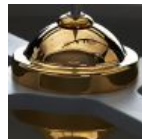

colours

Grey Shade

Gold plated steel
detailing

technical CE

2X E26 Lampholder MAX 60W
type H
220-240V ~ 50Hz

Cable Length 4M (grey textile)

2 Oak Canopies

technical cULus