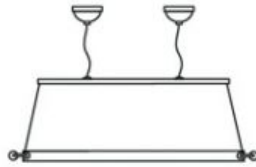

2x E26 Lampholder
220-240V ~ 50Hz
Cable length 4M (grey textile)

2 Oak Canopies

packaging

H 61.5 cm | 24.2"

W 147 cm | 57.9"

D 91 cm | 35.8"

Colli 1/1

Product weight:

17,5 KG | 39.02 lb

With packaging:

25 KG | 55.12 lb

cleaning instructions

Can be effectively cleaned using a regular household dust cloth or feather duster. Lightly dust inbetween each component when the lamps are not in use. Moooi recommends always reading the label of any cleaning products you wish to use on or near any item from the Moooi collection. For further information on how to clean this product please contact your nearest Moooi agent or dealer which can be located through our website.

m o o i[®]

dimensions

135cm | 53.1"

44cm | 17.3"

80cm | 31.5"