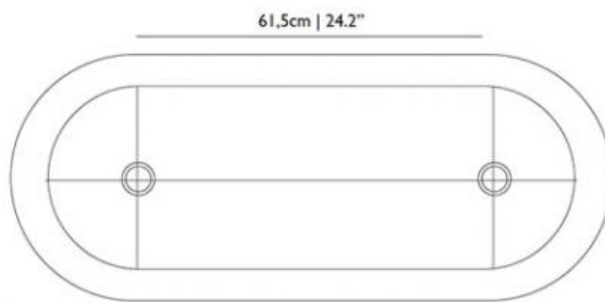

### Shade

H 43 cm | 16,9"

W 105 cm | 41,3"

D 48 cm | 18,9"

Colli 1/1

Product weight:

2,5 KG | 5,5 lb

With packaging:

## dimensions

Optional ceiling cap

72cm | 28.3"

5cm | 2"

10.5cm | 4.1"

Shade

105cm | 41.3"

47cm | 18.5"