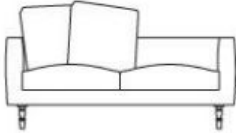

dimensions

Boutique Sofa

86cm | 33.9"

154cm | 60.6"

220cm | 86.6"

Footstool

70cm | 27.6"

86cm | 33.9"

70cm | 27.6"

70cm | 27.6"

40cm | 15.7"

61cm | 24"

40cm | 15.7"

Delft Blue Jumper
Pillow C