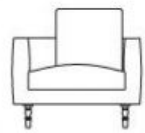

dimensions

Boutique Sofa

86cm | 33.9"

154cm | 60.6"

220cm | 86.6"

Footstool

70cm | 27.6"

86cm | 33.9"

70cm | 27.6"

70cm | 27.6"

40cm | 15.7"

61cm | 24"

40cm | 15.7"

Delft Blue Jumper
Pillow C