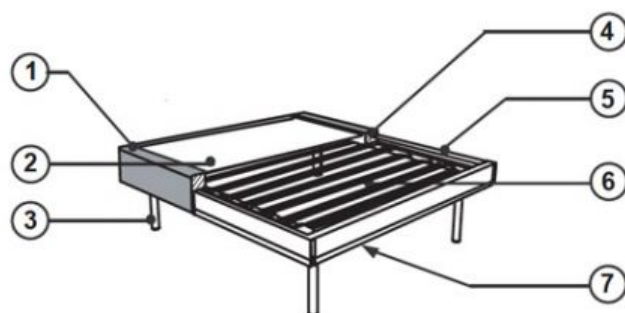

technical boutique footstool

1. Naked Fabric Brown Stripe
2. Hook and Loop Fabric (grey)
3. Boutique Leg (different options) M10 thread
4. Multiple density CMHR foam composition
5. Steel box frame
6. Rubber straps
7. Naked Fabric White Flower

naked fabric & padding

mooi brown striped naked fabric composition

30% Polyester, 70% Cotton, FR and Teflon coating

mooi white flower fabric composition

100% Polyester, FR and Teflon coating.ââ

mooi pink flower fabric composition

100% Polyester, FR and Teflon coating.

cushions padding

Multiple density CMHR foam.

standard pillows padding

CMHR Foam and goosedawn mixture.