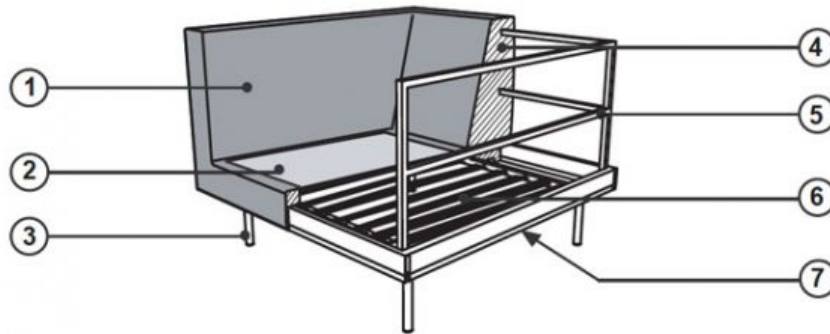

technical Boutique sofa

The Boutique concept is based on the “naked boutique sofa”, a ready to use sofa including seatcushions and which is available as single, double and triple seater. The sofa can be complemented with a matching footstool and matching pillows. All Naked items can be covered with Boutique covers in various designs and compositions. For both the boutique sofa and footstool there is a choice of legs available.

*the Delft Blue, Delft Grey and Eyes of Strangers pillows have different sizes from the standard boutique pillows.

1. Naked Fabric Brown Stripe
2. Hook and Loop Fabric (grey)
3. Boutique Leg (different options) M10 thread
4. Multiple density foam composition and dacron
5. Steel box frame (tubular, welded)
6. Rubber straps
7. Hook and Loop Fabric (black)