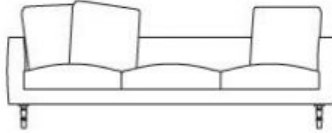

dimensions

Boutique Sofa

86cm | 33.9"

154cm | 60.6"

220cm | 86.6"

Footstool

70cm | 27.6"

86cm | 33.9"

70cm | 27.6"

70cm | 27.6"

40cm | 15.7"

61cm | 24"

40cm | 15.7"

Delft Blue Jumper
Pillow C