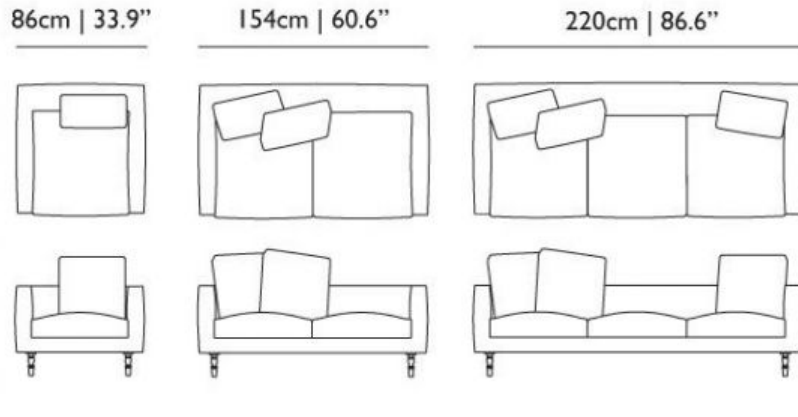

dimensions

Boutique Sofa

Footstool