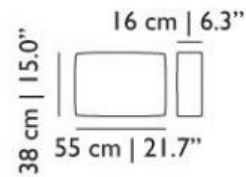

Eyes of Strangers Pillow