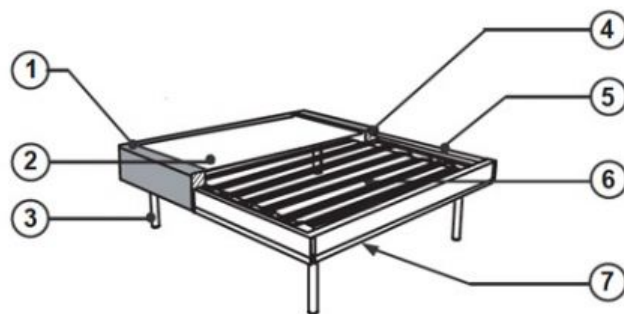

technical boutique footstool

1. Naked Fabric Brown Stripe
2. Hook and Loop Fabric (grey)
3. Boutique Leg (different options) M10 thread
4. Multiple density CMHR foam composition
5. Steel box frame
6. Rubber straps
7. Naked Fabric White Flower

naked fabric & padding

mooi brown striped naked fabric composition

30% Polyester, 70% Cotton, FR and Teflon coating

mooi white flower fabric composition

100% Polyester, FR and Teflon coating.ââ

mooi pink flower fabric composition

100% Polyester, FR and Teflon coating.

cushions padding

Multiple desity CMHR foam.

standard pillows padding

CMHR Foam and goosedawn mixture.