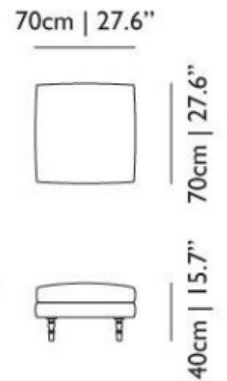

dimensions

Footstool

Delft Blue Jumper Pillow C