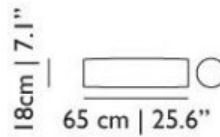

Delft Blue Jumper Pillow C