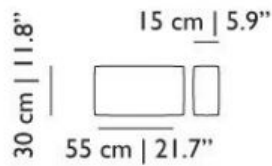

Delft Blue Jumper Pillow B