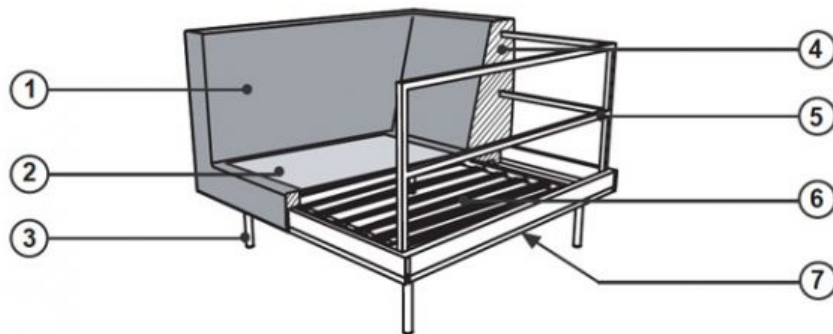

technical Boutique sofa

The Boutique concept is based on the “naked boutique sofa”, a ready to use sofa including seatcushions and which is available as single, double and triple seater. The sofa can be complemented with a matching footstool and matching pillows. All Naked items can be covered with Boutique covers in various designs and compositions. For both the boutique sofa and footstool there is a choice of legs available.

*the Delft Blue, Delft Grey and Eyes of Strangers pillows have different sizes from the standard boutique pillows.

1. Naked Fabric Brown Stripe
2. Hook and Loop Fabric (grey)
3. Boutique Leg (different options) M10 thread
4. Multiple density foam composition and dacron
5. Steel box frame (tubular, welded)
6. Rubber straps
7. Hook and Loop Fabric (black)