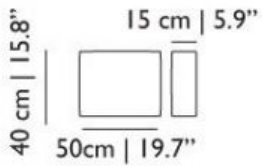

Delft Blue Jumper Pillow A