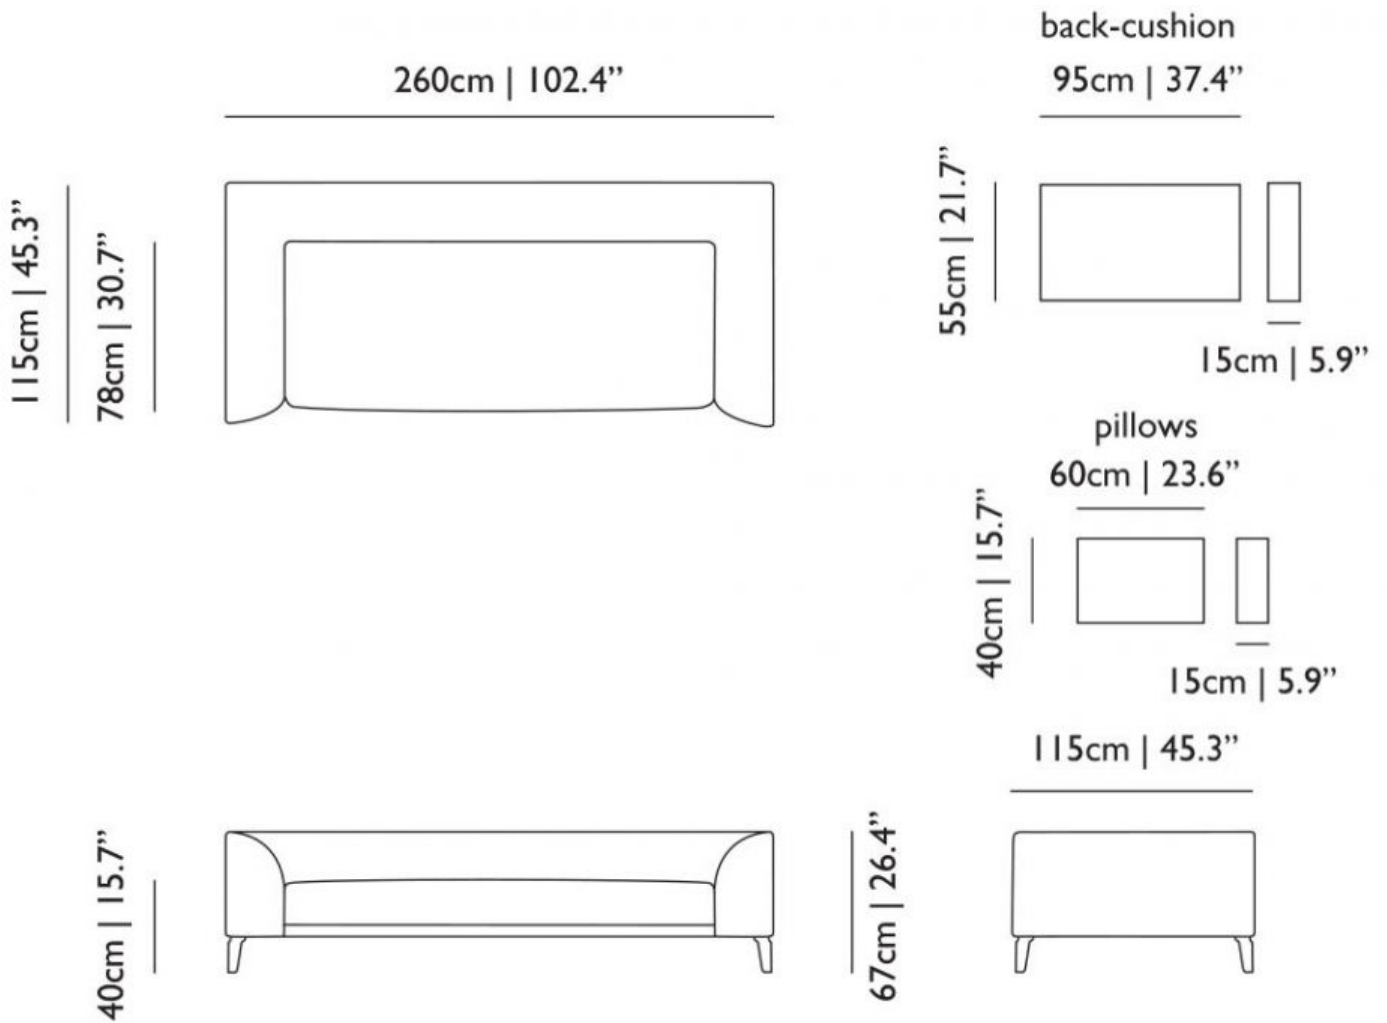

H 122 cm | 48"
W 265 cm | 11.1"
D 73 cm | 28.7"

Colli I

With packaging:
98,5 KG | 217 lb

Canvas Sofa 230:

H 235 cm | 92,5"
W 58 cm | 22,8"
D 121 cm | 47,6"

Colli I/I

Set of 3 cushions:

H 57 cm | 22.4"
W 94 cm | 37"
D 52 cm | 20.5"

Colli I

With packaging:
11 KG | 24 lb

Set of 3 pillows:

H 35 cm | 13.8"
W 60 cm | 23.6"
D 35 cm | 13.8"

Colli I

With packaging:
3,5 KG | 7.7 lb

m o o o i[®]

pillows - oil

Dimensions: 40cm x 60cm | 15.7" x 23.6"

front

back

pillows - heritage

Dimensions: 40cm x 60cm | 15.7" x 23.6"

front

back

dimensions

Canvas Sofa 260cm | 102.4"

m o o o i[®]

Canvas Sofa 230cm | 90.6"

Canvas Footstool