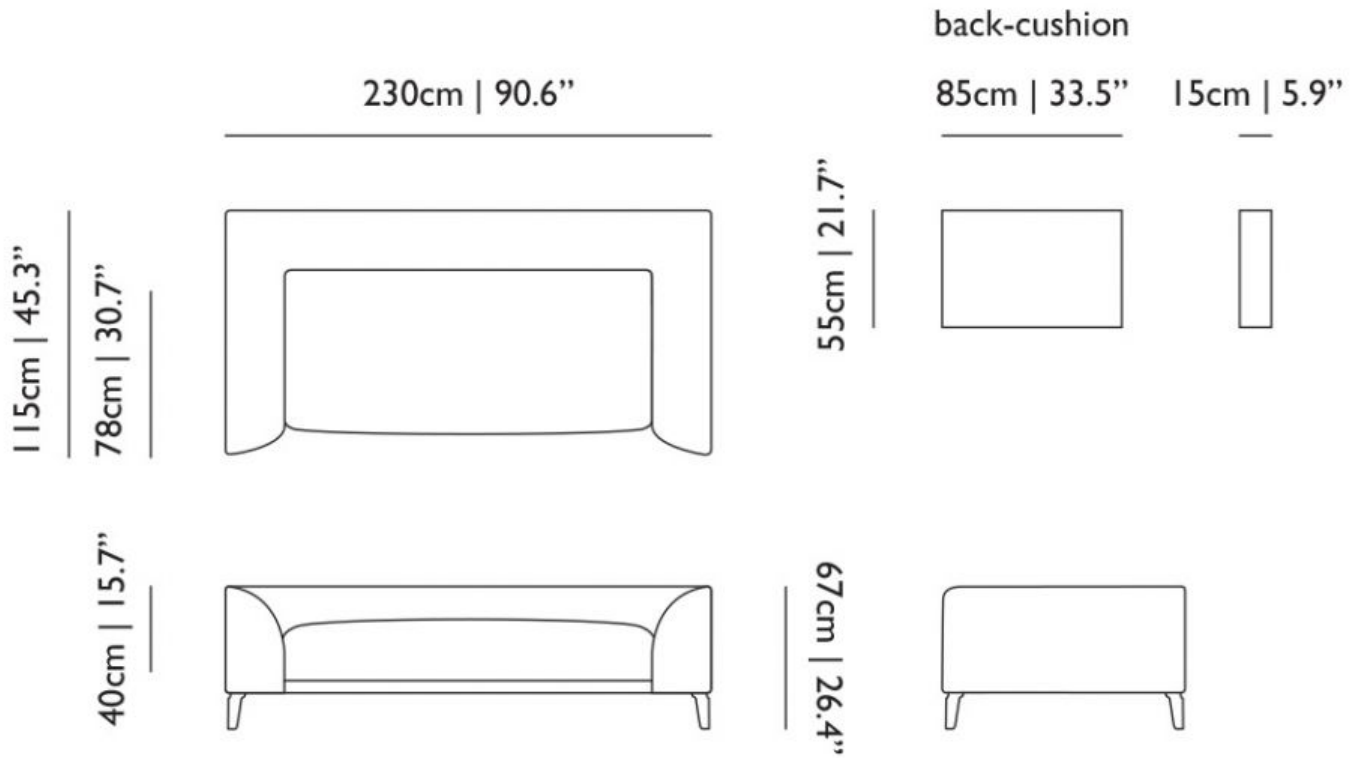

H 122 cm | 48"
W 265 cm | 11.1"
D 73 cm | 28.7"

Colli I

With packaging:
98,5 KG | 217 lb

Canvas Sofa 230:

H 235 cm | 92,5"
W 58 cm | 22,8"
D 121 cm | 47,6"

Colli I/I

Set of 3 cushions:

H 57 cm | 22.4"
W 94 cm | 37"
D 52 cm | 20.5"

Colli I

With packaging:
11 KG | 24 lb

Set of 3 pillows:

H 35 cm | 13.8"
W 60 cm | 23.6"
D 35 cm | 13.8"

Colli I

With packaging:
3,5 KG | 7.7 lb

m o o o i[®]

pillows - oil

Dimensions: 40cm x 60cm | 15.7" x 23.6"

front

back

pillows - heritage

Dimensions: 40cm x 60cm | 15.7" x 23.6"

front

back

dimensions

Canvas Sofa 260cm | 102.4"

m o o o i[®]

Canvas Sofa 230cm | 90.6"

Canvas Footstool