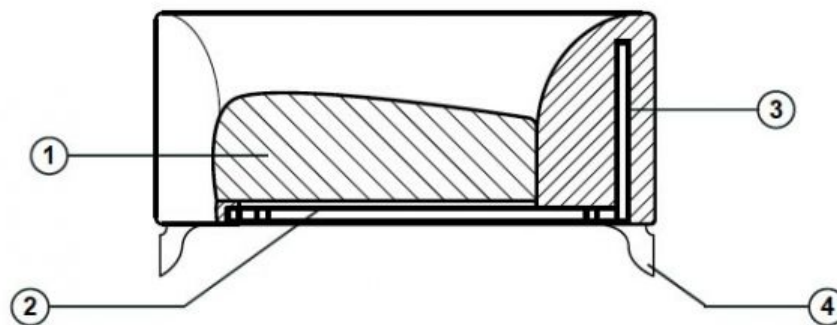

---

technical

The Canvas sofa is constructed from a steel box frame covered in foam and dacron, the seat cushion is made in foam and removable.

Canvas sofa is produced with removable covers except for the categories Faux, Arredo leather or Cervino leather. A set of back cushions is separately available as well as 2 different sets of decorative pillows.

1. Multiple density fire retardant foam composition + dacron
2. Elastic straps fixed on the wood base
3. Steel box frame covered
4. Chromed steel legs (a 5th central leg is included)

---

upholstery categories

Macchedil Sottile	Jacquard Andaz
Macchedil Grezzo	Jacquard Fresco
Oray	Jacquard Old
Faux*	Blue
Softlinen	Velour
Bouclé	Arredo
	Leather*
	Cervino
	Leather*

*not removable